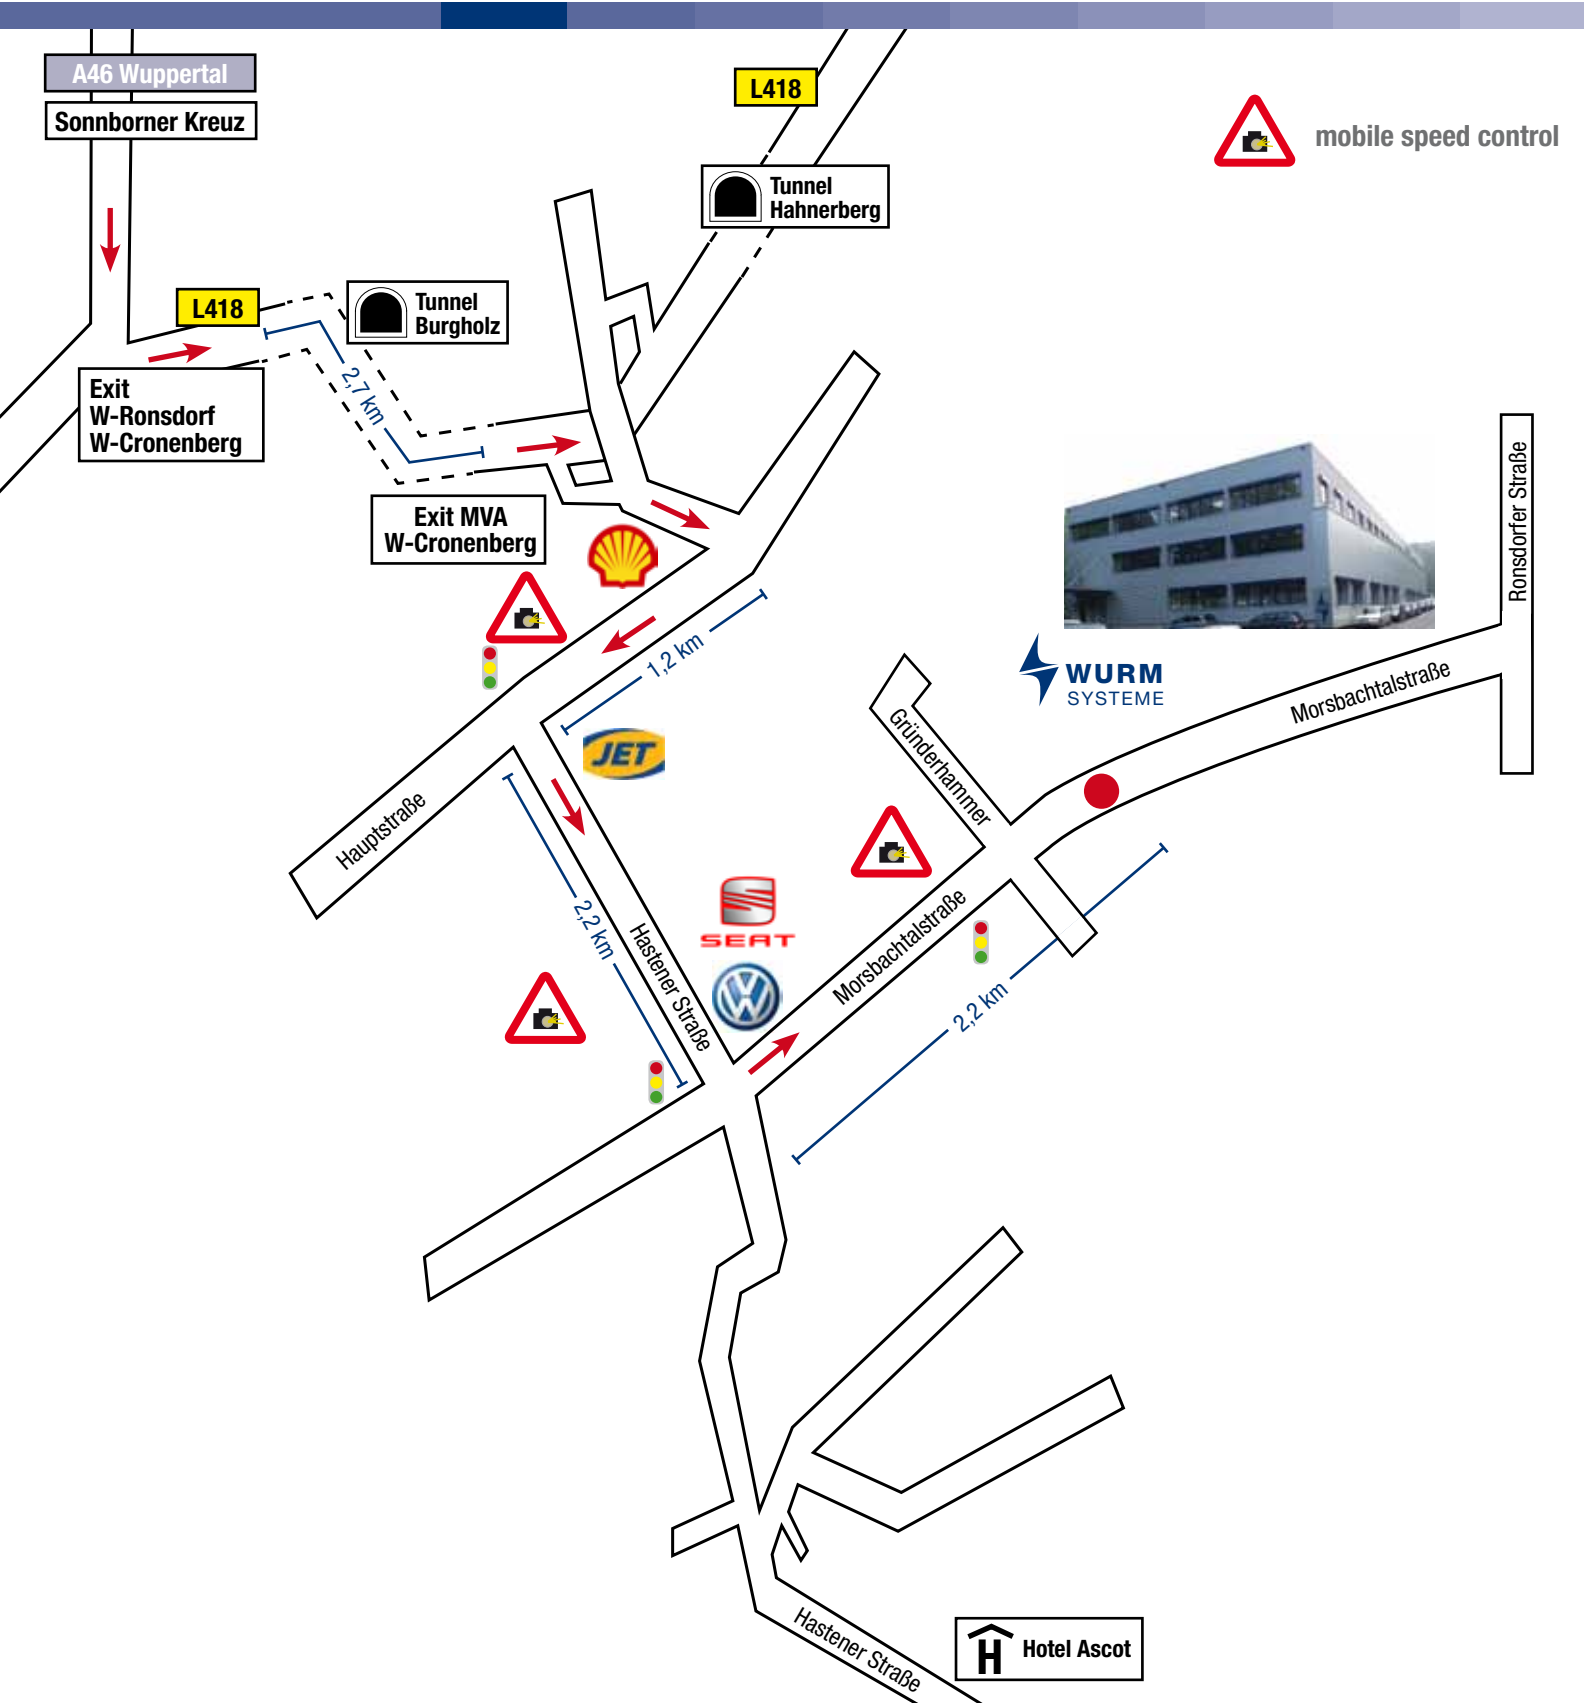

- Satnav: please enter Remscheid without the postcode/zip code, Morsbachtalstraße/Gründerhammer junction.  
Entering anything else tends to lead to a place about 5 km away

# Welcome to Wurm-Systeme

Arriving from the A46 Wurm GmbH & Co.KG Electronic Systems

- Satnav: please enter Remscheid without the postcode/zip code, Morsbachtalstraße/Gründerhammer junction.  
**Entering anything else tends to lead to a place about 5 km away**

- From the A46, take the W-Ronsdorf / W-Cronenberg exit No. 31 onto the L418
- Go through the Burgholz Tunnel
- Leave the main road after the tunnel at the MVA/W-Cronenberg exit
- Turn right at the traffic lights
- Go as far as the Shell station and turn right at the lights towards W-Cronenberg / Remscheid about 1,2 km

- When you reach the JET station, turn left at the lights into Hastener Straße towards Remscheid. Stay on the road for about 2.2 km

- Turn left at the VW dealers, and after 2.2 km you will see the new WURM Systeme company building on the left.