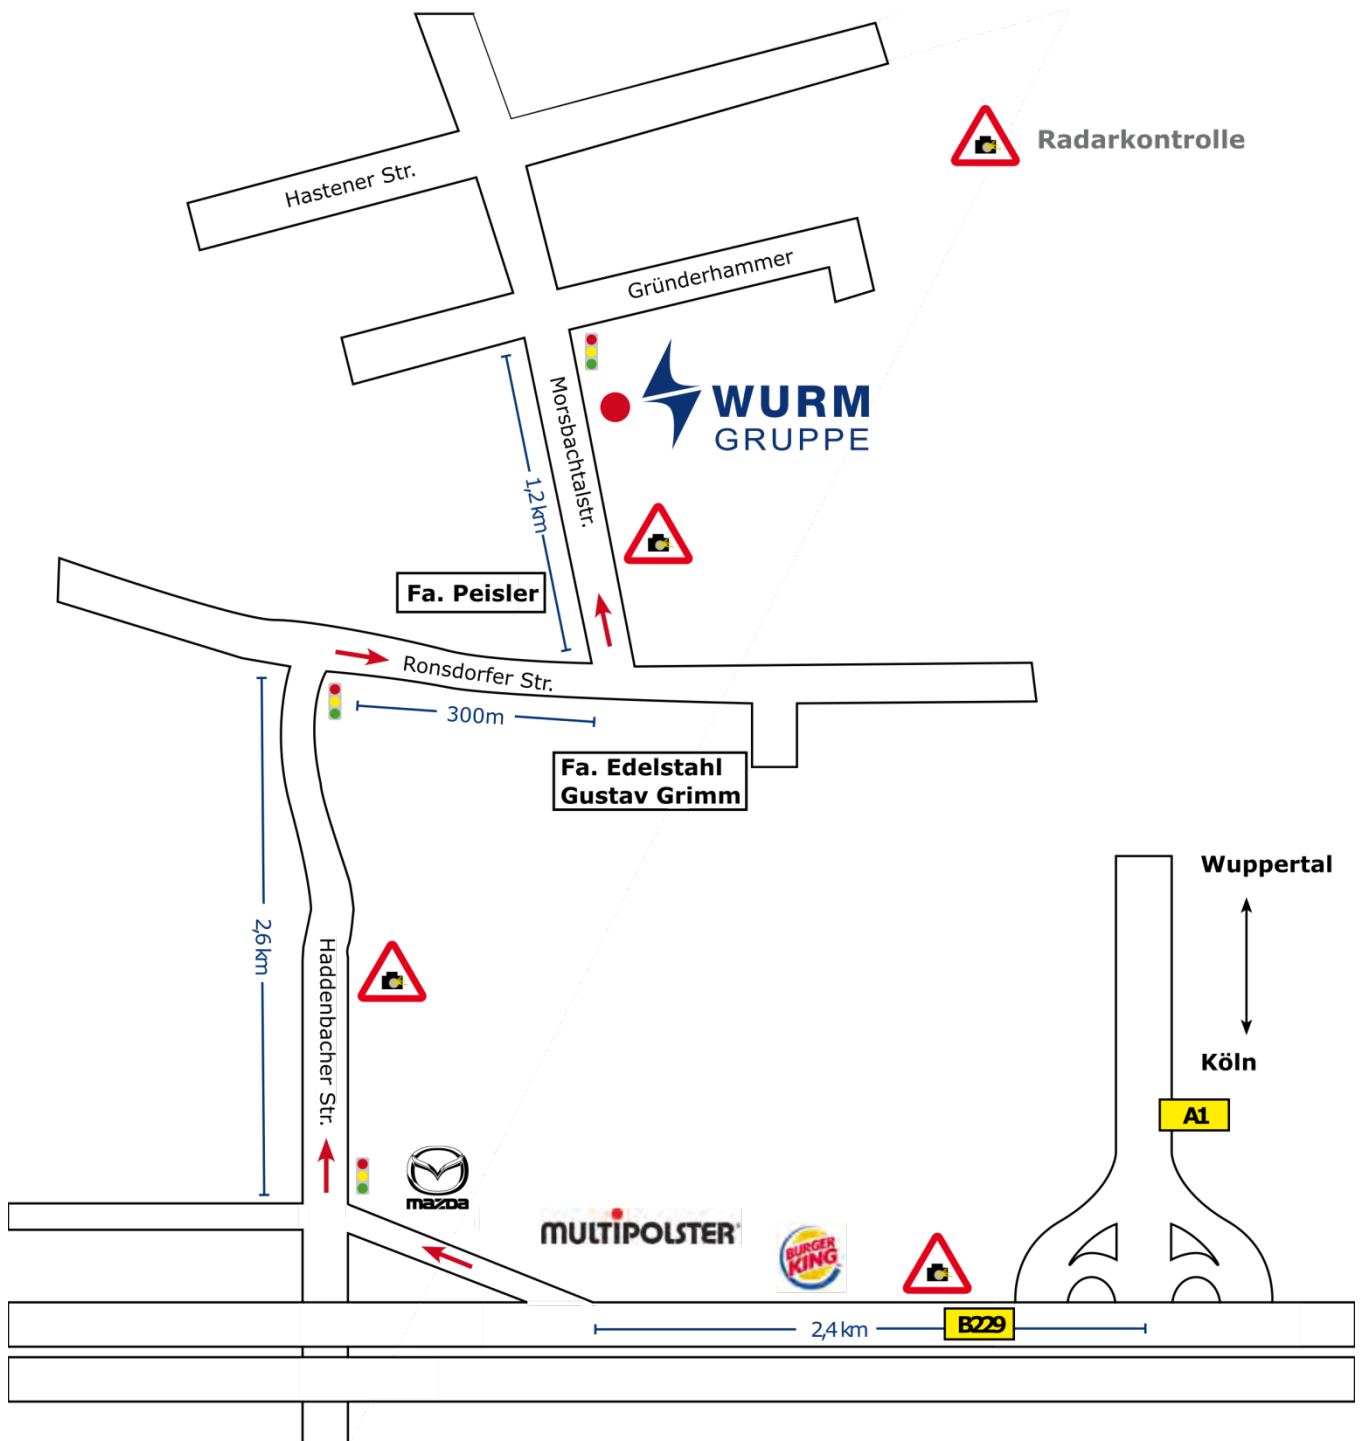

Arriving from the A1

Note for navigation systems: Please enter Remscheid without zip code. As street indication, if possible, "Morsbachtalstr. crossing Gründerhammer", alternatively only "Gründerhammer".
According to experience, another input leads to a location 5 km away.

- From the A1 take exit 95, Remscheid/Solingen
- Turn right onto the B229 going towards the centre of Remscheid. Stay on the road for about 2.4 km (past ATU, Knapstein); stay in the right lane.
- 50m after Burger King, turn right towards Wuppertal at the multipolster store
- Turn right at the traffic lights (Mazda dealer) going towards Haddenbach/Wuppertal.

- Drive towards Wuppertal Ronsdorf
- Stay on Haddenbacher Str. (L81) for about 2.6 km (Be careful – there is a speed limit of 30 km/h sometimes)
- Turn right at the T junction onto Ronsdorfer Straße

- After about 300m, behind the Peisler company (light-coloured building), turn left onto Morsbachtalstr.

- After about 1.2 km you will find the Wurm Gruppe
- The visitor parking spaces are located on the right side in front of the company buildings